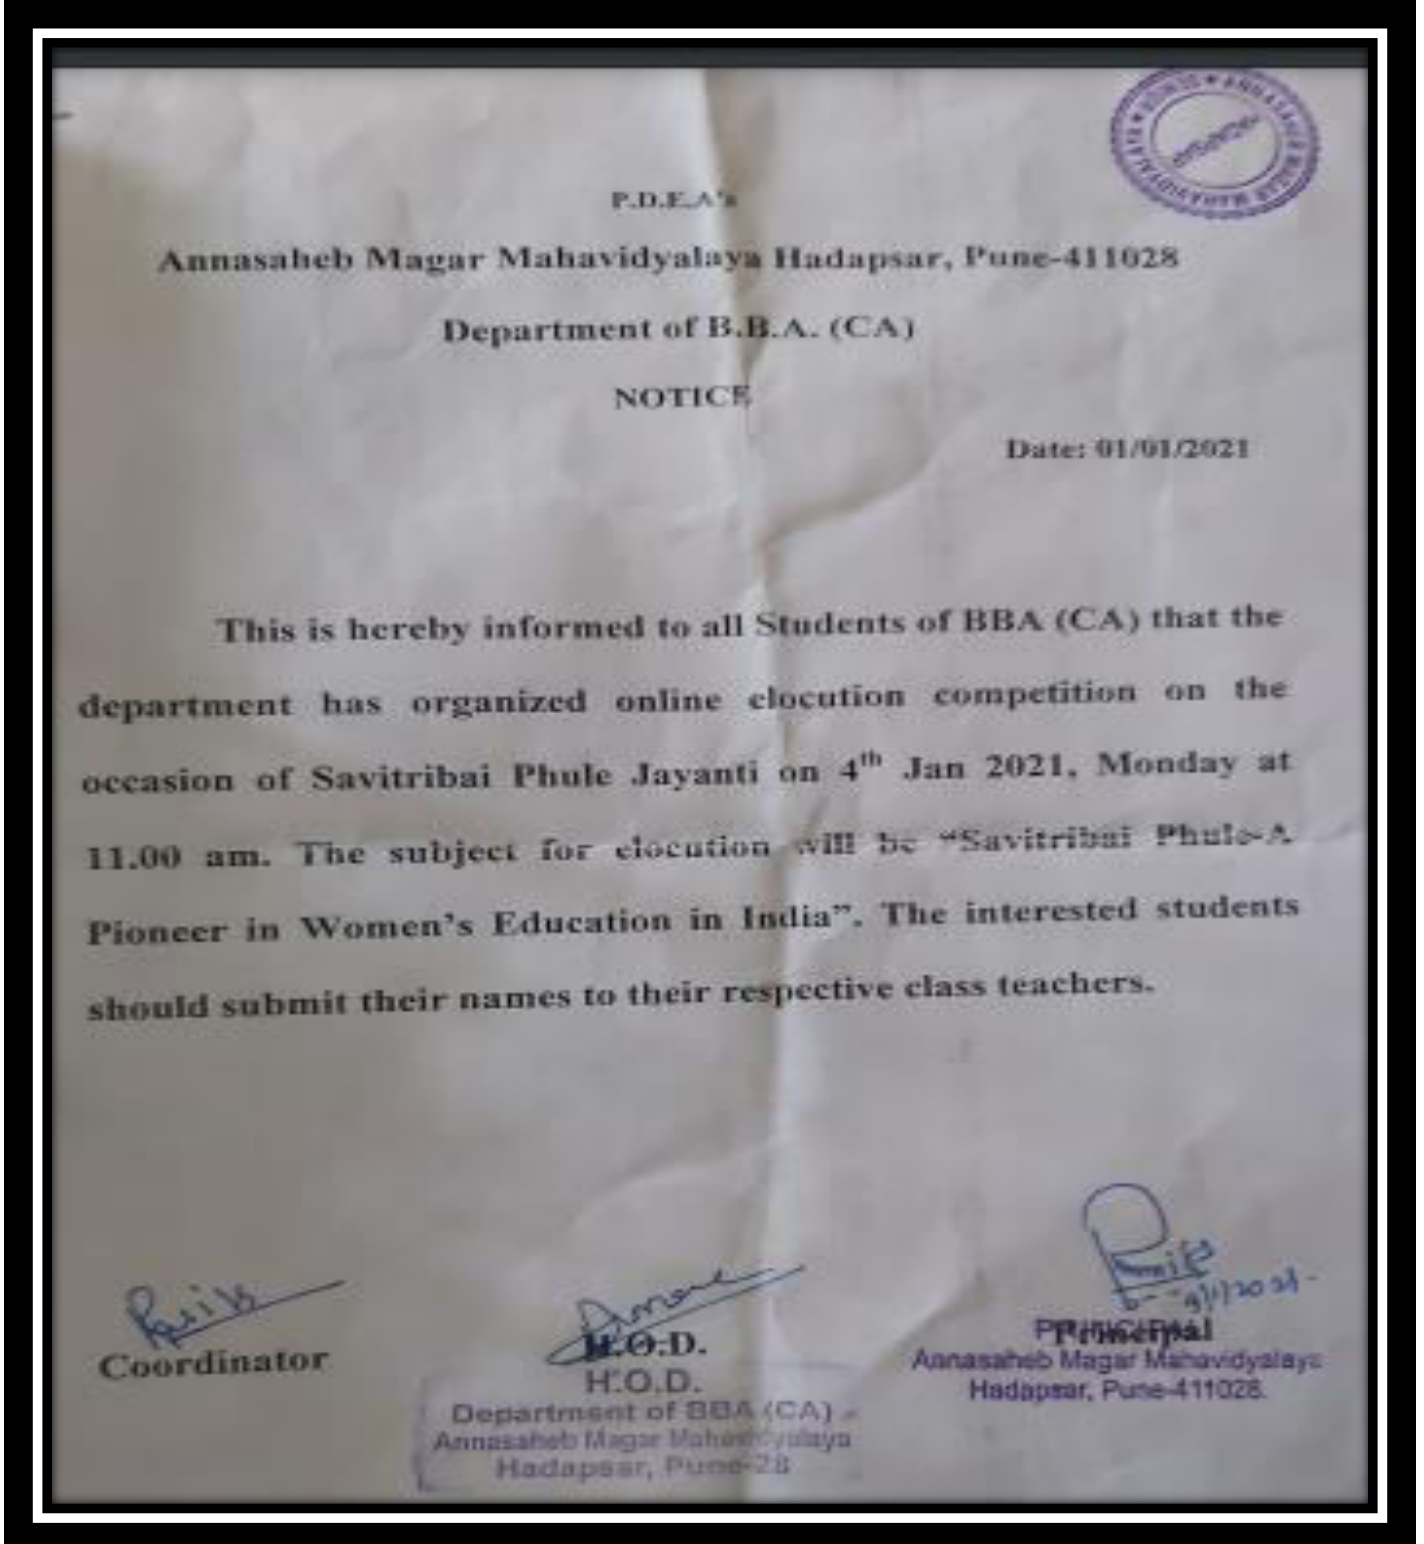

Savitribai Phule Jayanti by BBA CA Department Notice