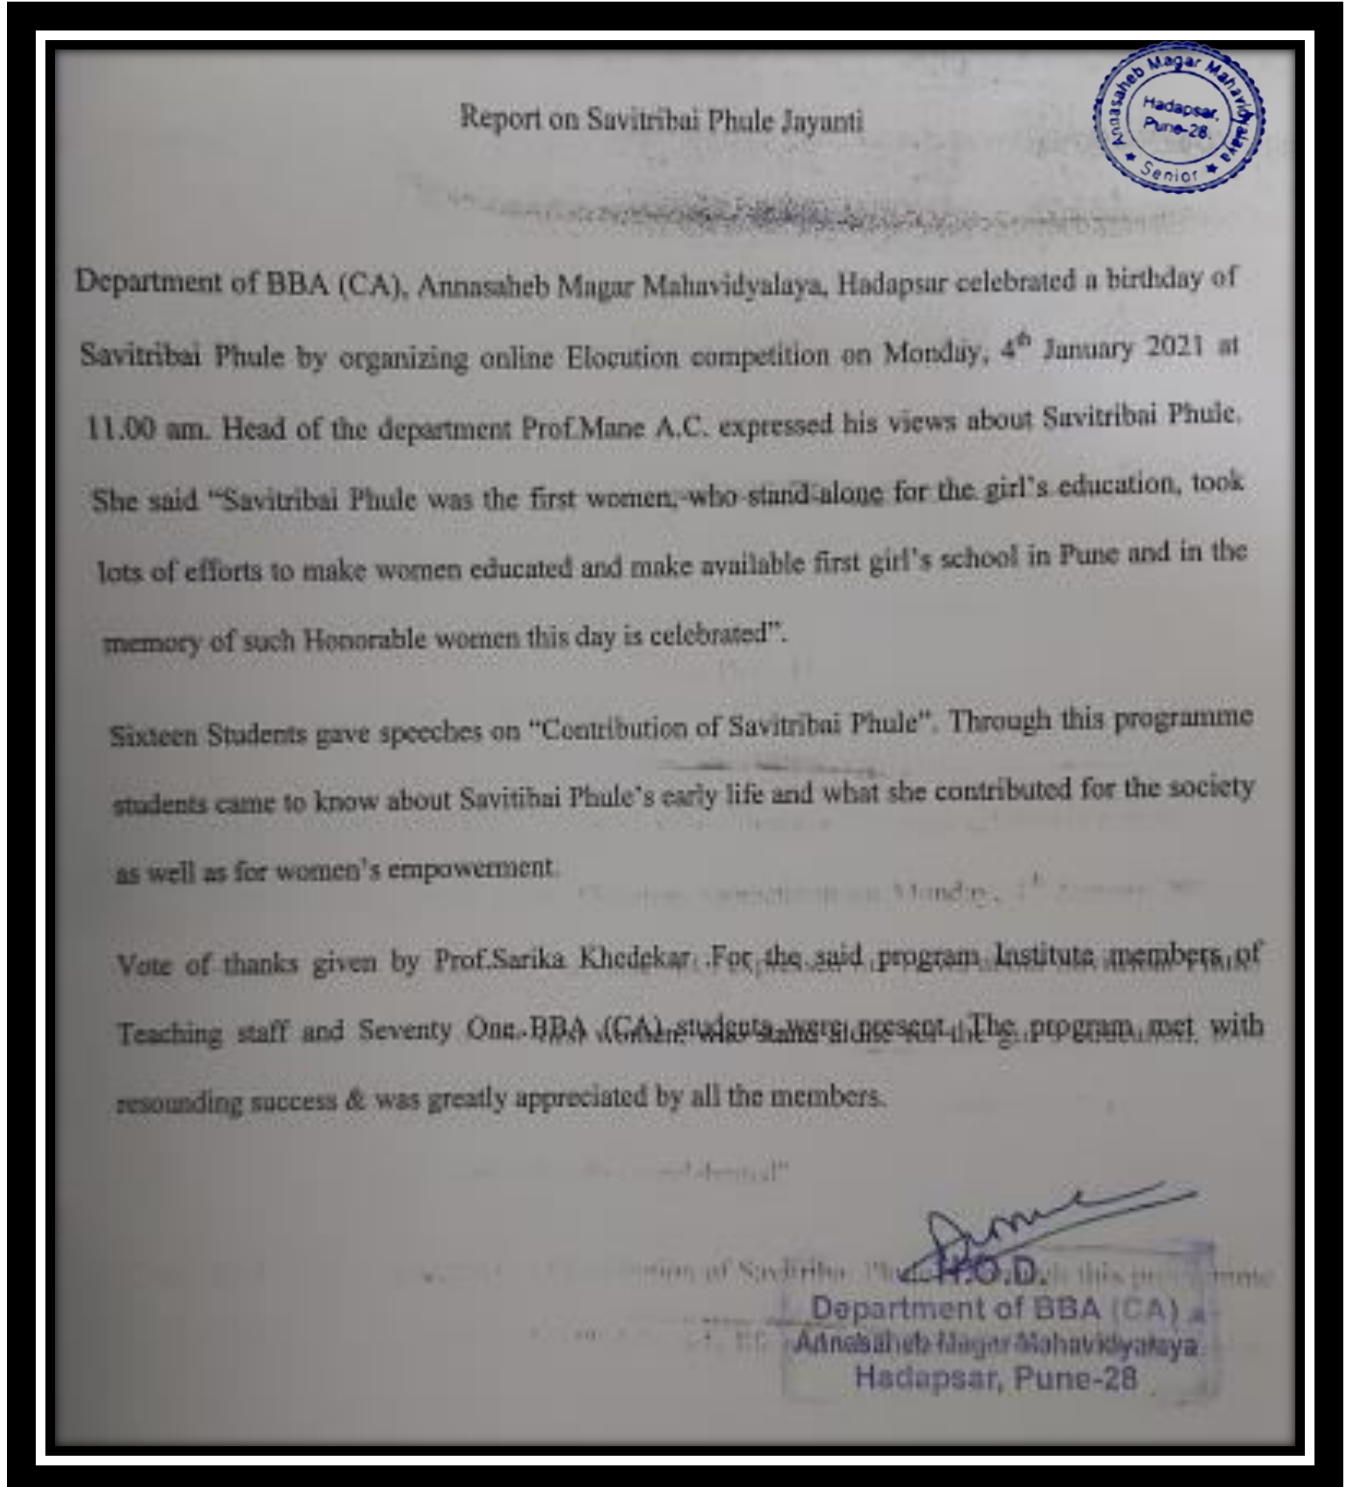

Savitribai Phule Jayanti by BBA CA

Report